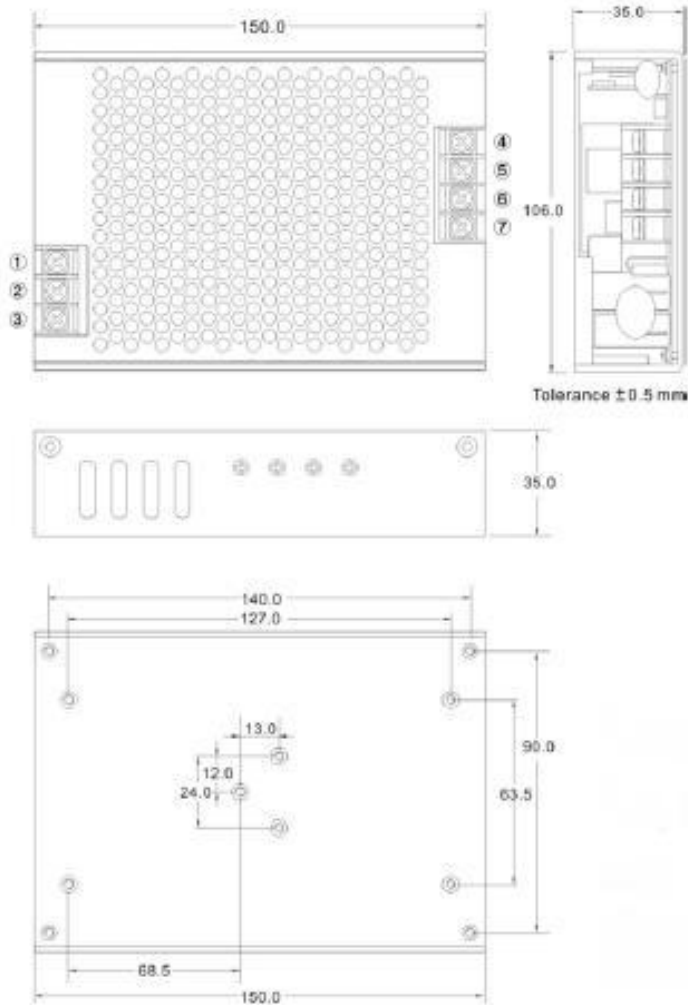

## Mechanical Drawings.

Connections	
Terminal	Function
1	AC Live
2	AC Neutral
3	Input Earth
4	+DC Out
5	+DC Out
6	-DC Out
7	-DC Out