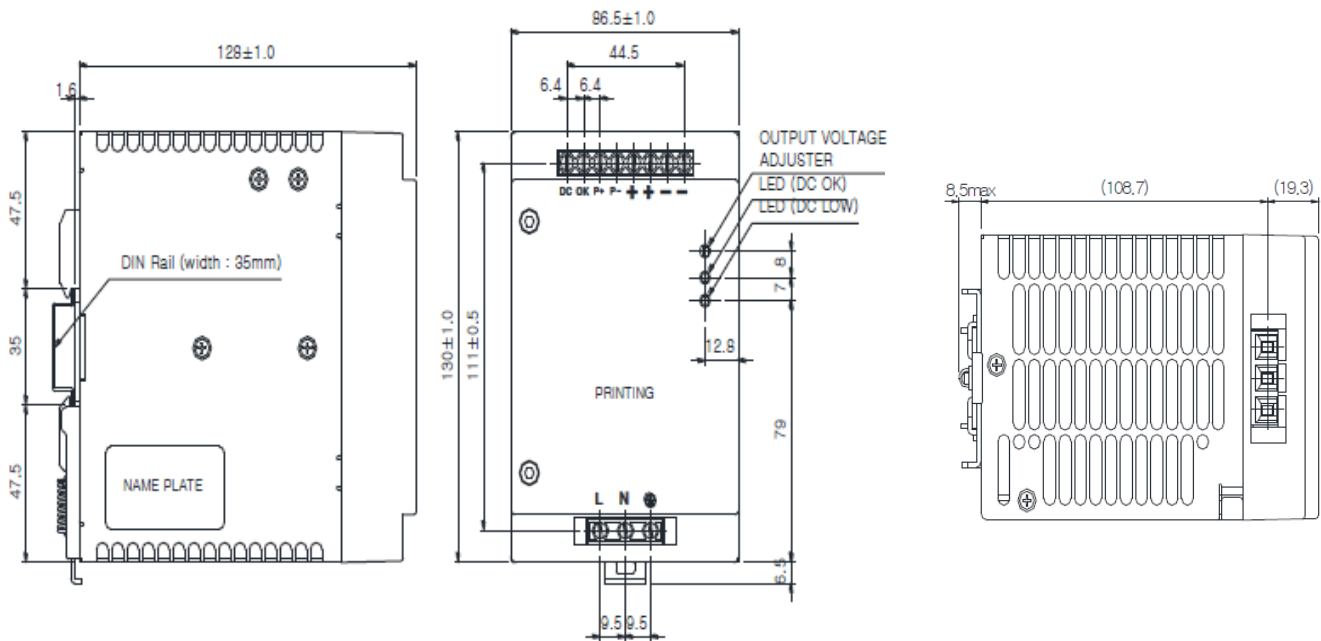

480 Watt, FDR 180 Series, Slim Line DIN Rail Power Supply

Mechanical Details

Specifications can change without notice. E&OE. ALL PSU Terms & Conditions apply.

**ALL PSU Ltd, Unit D6 Laser Quay, Culpeper Close, Medway City Estate,
Rochester, Kent, ME2 4HU, Tel : 01634 725527, Fax : 01634 739111
Email : sales@allpsu.co.uk Web : www.allpsu.co.uk**