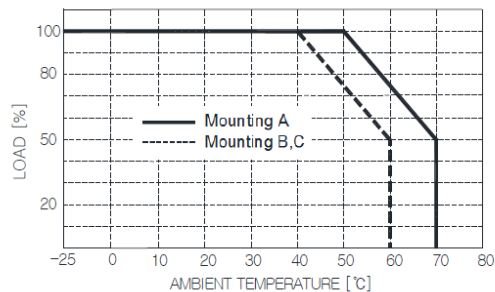

480 Watt, FDR 180 Series, Slim Line DIN Rail Power Supply

Mechanical Details

Specifications can change without notice. E&OE. ALL PSU Terms & Conditions apply.

**ALL PSU Ltd, Unit D6 Laser Quay, Culpeper Close, Medway City Estate,
Rochester, Kent, ME2 4HU, Tel : 01634 725527, Fax : 01634 739111
Email : sales@allpsu.co.uk Web : www.allpsu.co.uk**