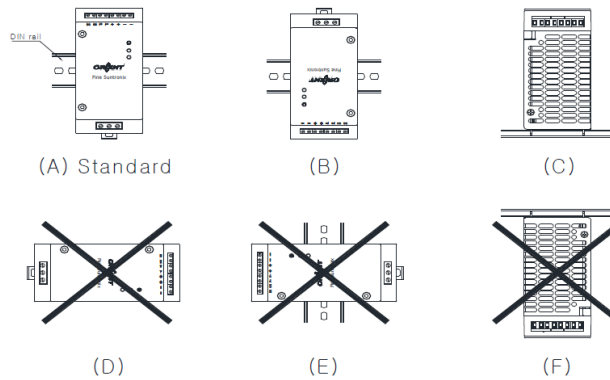

480 Watt, FDR 180 Series, Slim Line DIN Rail Power Supply

Mechanical Details

Specifications can change without notice. E&OE. ALL PSU Terms & Conditions apply.

**ALL PSU Ltd, Unit D6 Laser Quay, Culpeper Close, Medway City Estate,
Rochester, Kent, ME2 4HU, Tel : 01634 725527, Fax : 01634 739111
Email : sales@allpsu.co.uk Web : www.allpsu.co.uk**